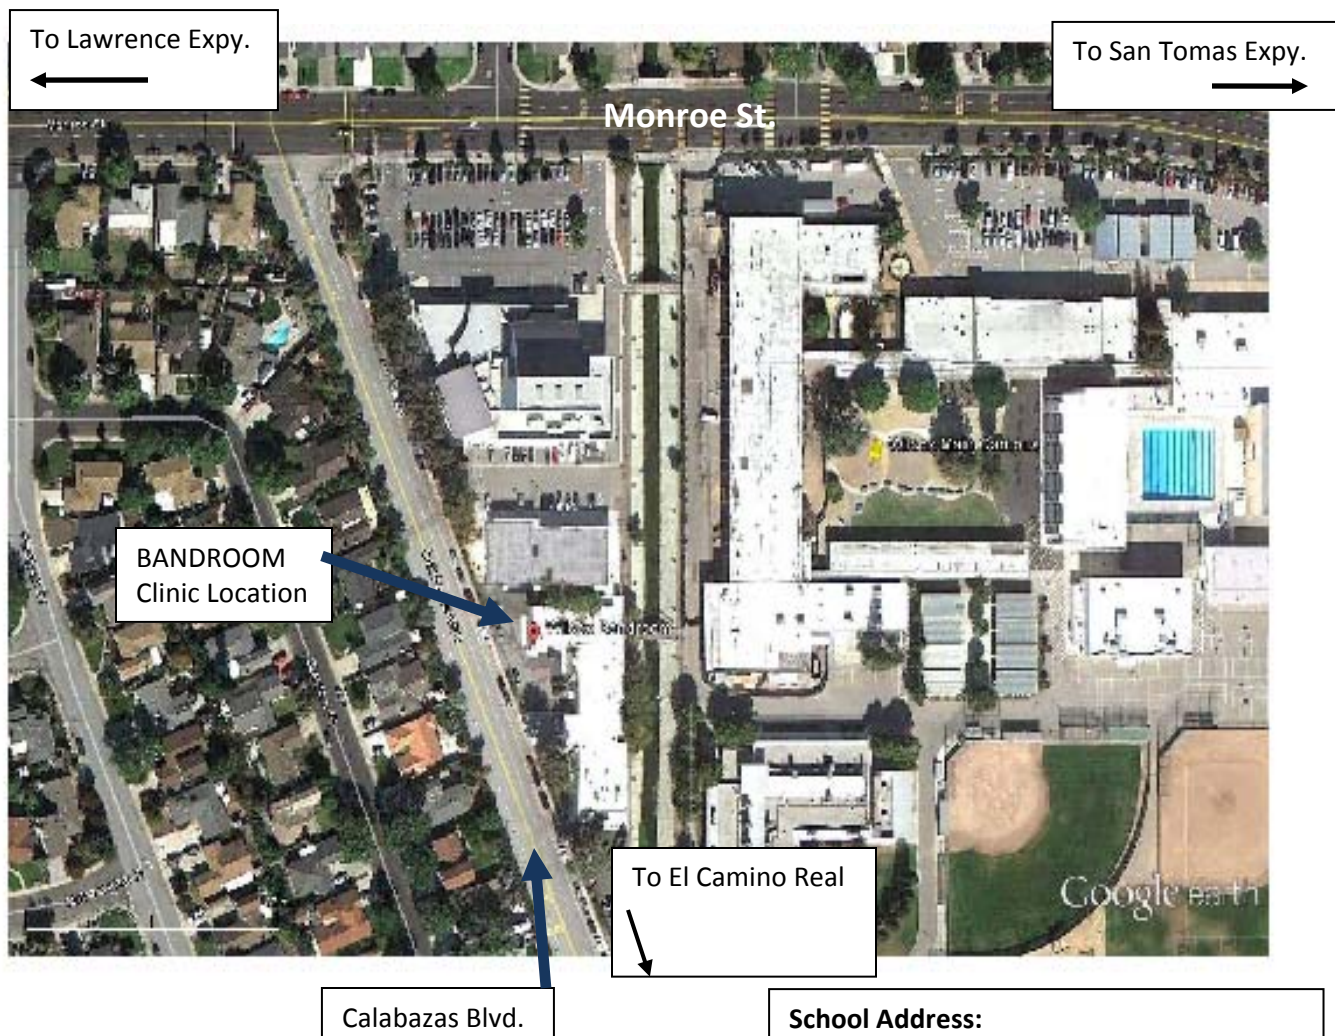

Directions to Wilcox High School

School Address:
3250 Monroe St. Santa Clara, CA 95051

From the North:
Take 101 South
Exit onto Lawrence Expy (Turn Right) (Go South on Lawrence)
Turn LEFT onto Monroe St.
Turn RIGHT onto Calabazas Blvd.
Find the Open Gate (See picture below)

From the San Jose/Morgan Hill:
Take 101 North
Exit onto Lawrence Expy (Turn Left) (Go South on Lawrence)
Turn LEFT onto Monroe St.
Turn RIGHT onto Calabazas Blvd.
Find the Open Gate (See picture below)

**From Sunnyvale/Cupertino/Mtn. View
(Optional Route)**
Take El Camino Real towards Santa Clara
Pass under Lawrence Expy
Turn LEFT onto Calabazas Blvd.
School will be on the right.
Find the Open Gate (See Picture Below)

Directions to Wilcox High School

This Gate will be open

Yellow Doors will be open.
Come on in!

Google Earth

Feel free to park on the street next to the gate, or there is a parking lot at the theater on the corner of Monroe and Calabazas. You can park there too.